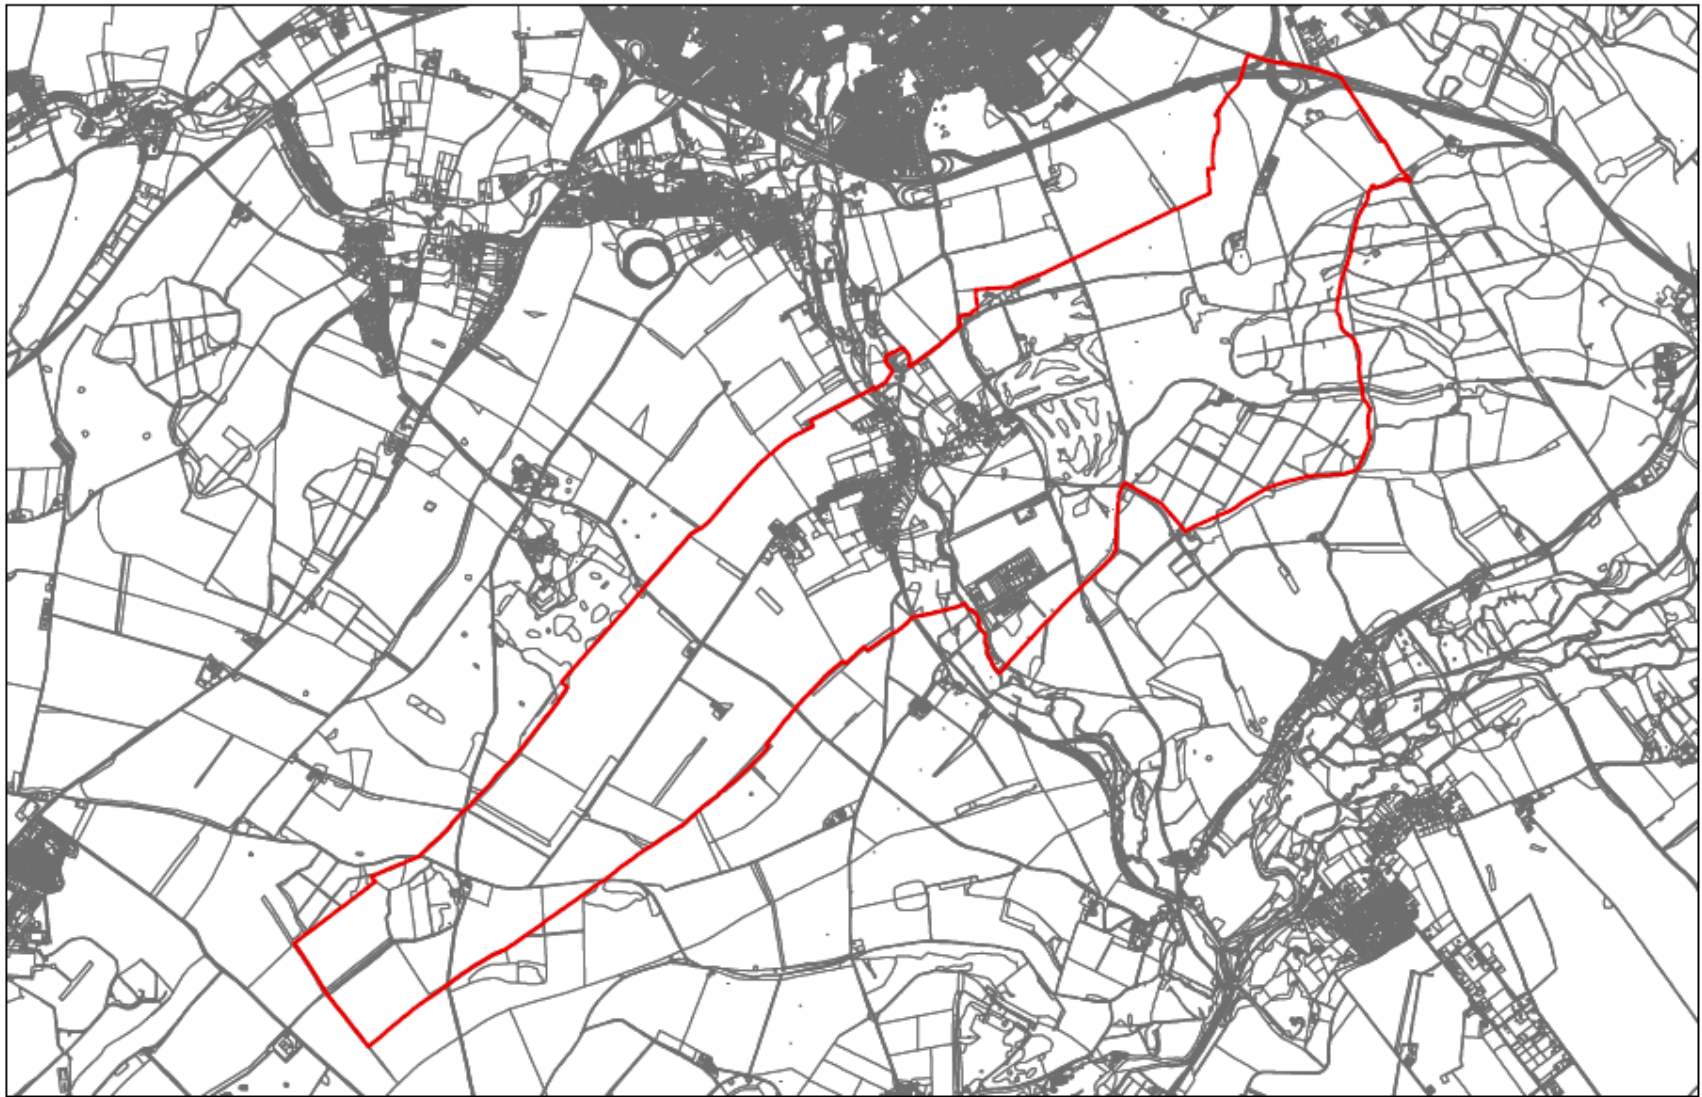

Goodworth Clatford Neighbourhood Plan 2026-2037

Designated Area Map

May 2026

Goodworth Clatford Parish Council

Goodworth Clatford Parish Boundary

© Crown Copyright. All rights reserved Test Valley Borough Council 200024295 2015.

Scale: NTS | Date: March 2016 | Drawn by: PPT (hg)